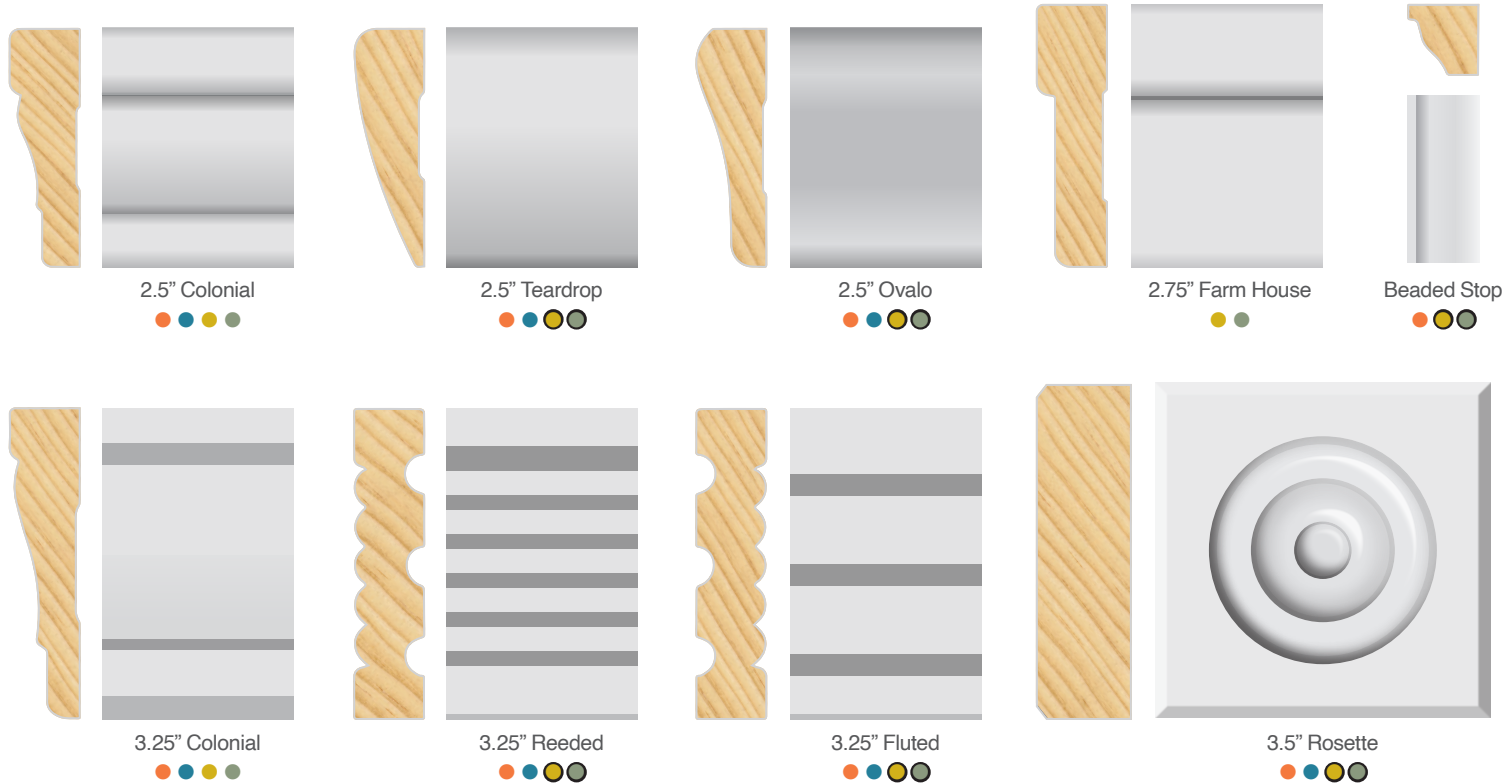

Casing Trim Profiles

All shown at 50% scale.

Availability in: ● Pine ● Oak ● Standard White ● Paintable ○ Standard White and Paintable in these profiles will be finished pine, or unfinished if chosen