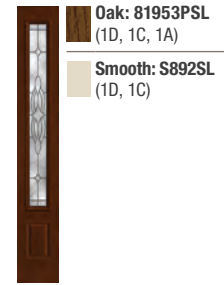

Wellesley

Mahogany: FCM885SL
(1D, 1C, 1A)