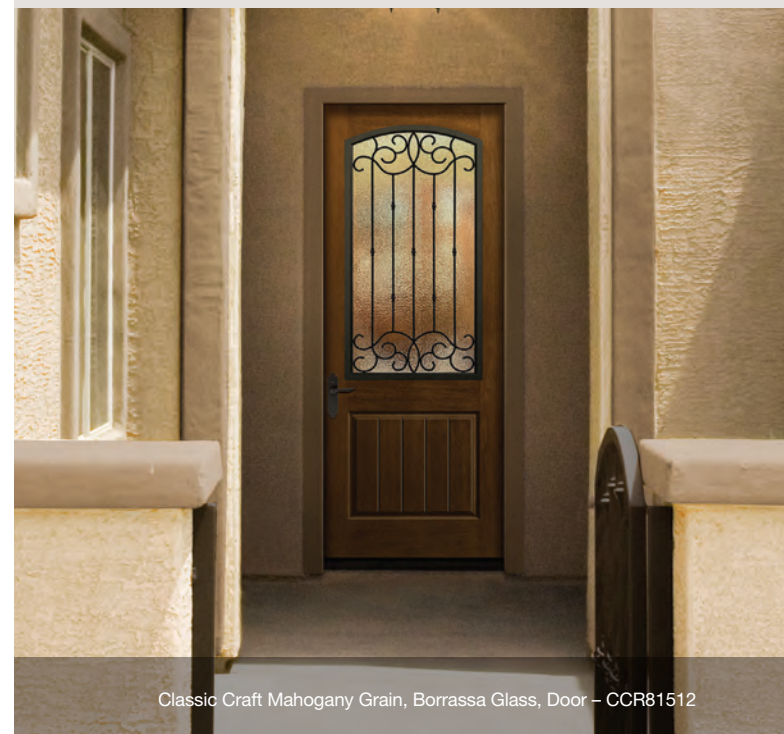

8'0" Full Glass Options

Classic Craft.  
8'0" 2/3-Glass Options

All doors available in

8'0 height  
3'0 width

Additional sizes available where noted.

Classic Craft Mahogany Grain, Borrassa Glass, Door – CCR81512