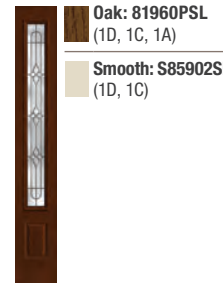

Concorde

Mahogany: FCM892SL
(1D, 1C, 1A)