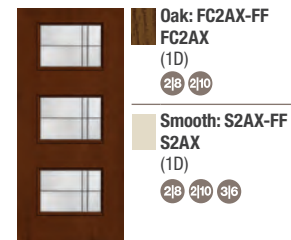

Axis

Mahogany: FCM2AX-FF
FCM2AX
(1D)
2'6" 2'10"

Oak: FC2AX-FF
FC2AX
(1D)
2'6" 2'10"

Smooth: S2AX-FF
S2AX
(1D)
2'6" 2'10" 3'6"