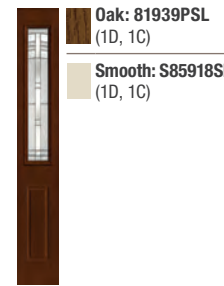

Maple Park

Mahogany: FCM886SL
(1D, 1C)