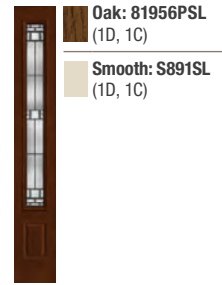

Saratoga

Mahogany: FCM889SL
(1D, 1C)