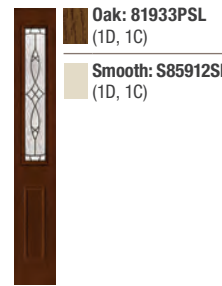

Blackstone

Mahogany: FCM863SL
(1D, 1C)