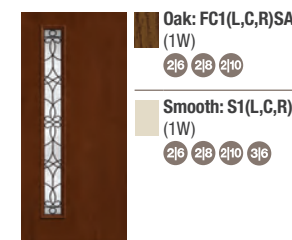

Salinas

Mahogany: FCM1(L,C,R)SA
(1W)
2'6" 2'10" 2'10"

Oak: FC1(L,C,R)SA
(1W)
2'6" 2'10" 2'10"

Smooth: S1(L,C,R)SA
(1W)
2'6" 2'10" 3'6"