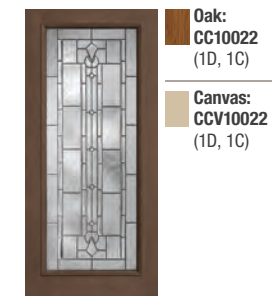

Lucerna

Mahogany**: CCR10022
(1D, 1C)