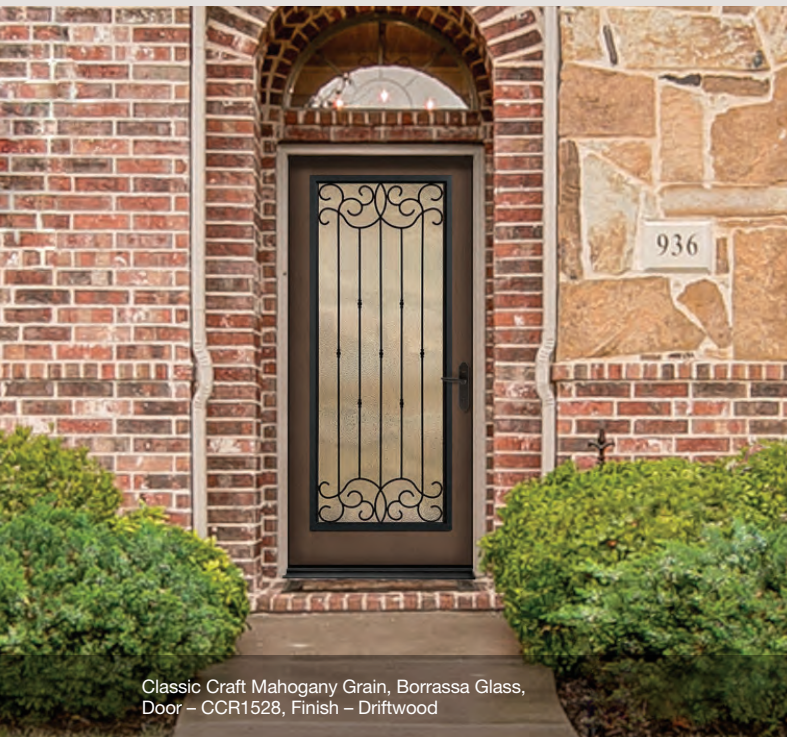

Classic Craft. Full Glass Options

All doors available in

6'8"
height

3'0"
width

Additional sizes available where noted.

Classic Craft Mahogany Grain, Borrassa Glass, Door - CCR1528, Finish - Driftwood

Key

- ..... No Stile Lines
- ..... Flush-Glazed Glass with Detailed Sticking (FG)
- ..... Flush-Glazed Glass with Square Sticking (FG)
- ..... 20-Minute Fire-Rated
- ..... Vented Sidelite
- 1D..... Black Nickel
- 1C..... Brushed Nickel
- 1A..... Brass
- 1W..... Wrought Iron
- XK..... Reeded
- XG..... Geometric
- XE..... Satin Etch
- XC..... Chord
- XJ..... Chinchilla
- XR..... Rainglass
- XN..... Granite
- LE..... Low-E
- CL..... Clear
- SDL..... Simulated Divided Lites
- SDLF3 .... 4.25" Flat Simulated Divided Lites
- SDLF4 .... 5.5" Flat Simulated Divided Lites
- SDLF5 .... 4.25" & 5.5" Flat Combo Simulated Divided Lites
- SDLF6 .... 1.6" Flat Simulated Divided Lites
- DDBF3.... 4.25" Flat Door Divider Bars
- DDBF4.... 5.5" Flat Door Divider Bars
- DDBF5.... 4.25" & 5.5" Flat Combo Door Divider Bars
- GBG..... Grilles Between Glass
- RG..... Removable Wood Grilles
- FXG..... Fixed Grilles
- FF..... Flat Frame
- 6'6"..... 6'6" Height in Select Sizes
- 7'0"..... 7'0" Height in Select Sizes
- 5'0"..... 5'0" Width Solution
- 2'0"..... Available in 2'0" Width
- 2'4"..... Available in 2'4" Width
- 2'6"..... Available in 2'6" Width
- 2'8"..... Available in 2'8" Width
- 2'10"..... Available in 2'10" Width
- 3'0"..... Available in 3'0" Width
- 3'6"..... Available in 3'6" Width
- 10"..... Available in 10" Width
- 12"..... Available in 12" Width
- 14"..... Available in 14" Width
- ..... WBDR Options
- ..... WBDR / HVHZ Options

Note: Product images show exterior side of door.

*Formerly Classic-Craft American Style. **Formerly Classic-Craft Rustic.

Artissa Collection

Homeward

Arborwatch

Privacy / Low-E SDL

Privacy / Low-E SDL

Privacy / Low-E SDL

Privacy / Low-E SDL

Privacy / Low-E SDL

Privacy / Low-E SDL

Privacy / Low-E SDL

Privacy / Low-E SDL

Privacy / Low-E SDL

Privacy / Low-E SDL

Founders Collection

Arcadia

Augustine

Borrassa

Provincial

Lucerna

Low-E

Zaha

Privacy / Low-E SDL

Privacy / Low-E SDL

Privacy / Low-E SDL