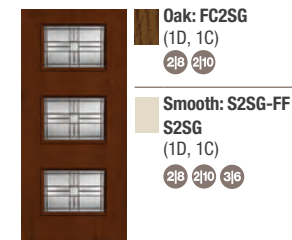

Saratoga

Mahogany: FCM2SG
(1D, 1C)
2'6" 2'10"

Oak: FC2SG
(1D, 1C)
2'6" 2'10"

Smooth: S2SG-FF
S2SG
(1D, 1C)
2'6" 2'10" 3'6"