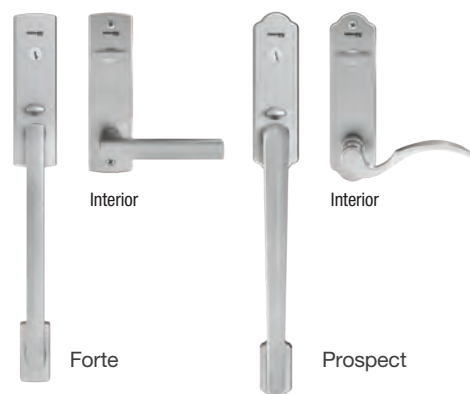

Side view of door.
Engages at three critical points.
Interior view of door.

Grip-Style MPLS

Handlesets

Forte   Prospect