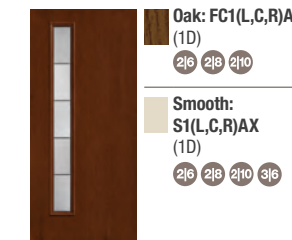

Axis

Mahogany: FCM1(L,C,R)AX
(1D)
2'6" 2'10" 2'10"

Oak: FC1(L,C,R)AX
(1D)
2'6" 2'10" 2'10"

Smooth: S1(L,C,R)AX
(1D)
2'6" 2'10" 2'10" 3'6"