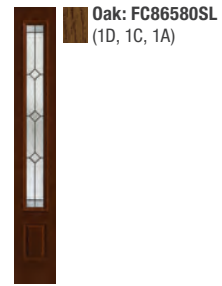

Pembridge

Mahogany: FCM86580SL
(1D, 1C, 1A)