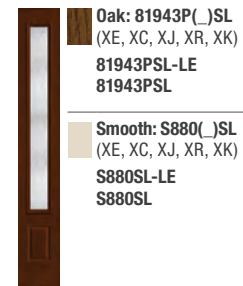

Privacy / Low-E / Clear

Mahogany: FCM881(_)_SL
(XE, XC, XJ, XR, XK)
FCM881SL-LE
FCM881SL