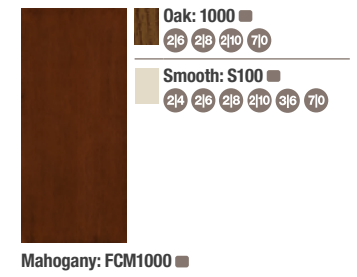

Flush Panel