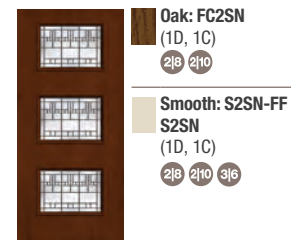

Ari

Sedona

Mahogany: FCM2SN
(1D, 1C)
2'6" 2'10"

Oak: FC2SN
(1D, 1C)
2'6" 2'10"

Smooth: S2SN-FF
S2SN
(1D, 1C)
2'6" 2'10" 3'6"