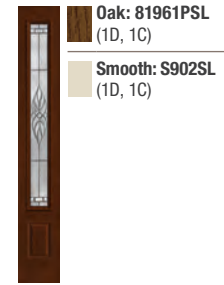

Kensington

Mahogany: FCM8107SL
(1D, 1C)