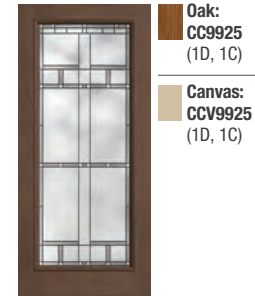

Artissa Collection

Homeward

Mahogany**: CCR9925
(1D, 1C)