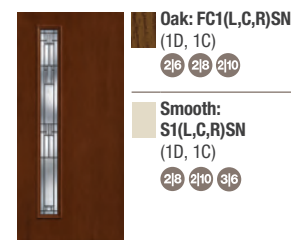

Sedona

Mahogany: FCM1(L,C,R)SN
(1D, 1C)
2'6" 2'10" 2'10"

Oak: FC1(L,C,R)SN
(1D, 1C)
2'6" 2'10" 2'10"

Smooth: S1(L,C,R)SN
(1D, 1C)
2'6" 2'10" 3'6"