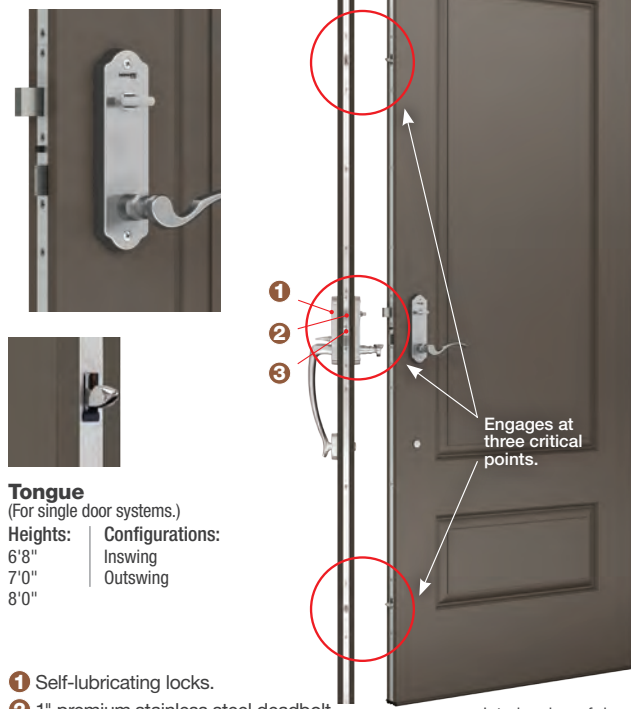

Standard Door Options

Tongue
(For single door systems.)
Heights: 6'8" | Configurations: Inswing
7'0" | Outswing
8'0"

- ① Self-lubricating locks.
- ② 1" premium stainless steel deadbolt.
- ③ Integrated mishandling device.

Finish Options