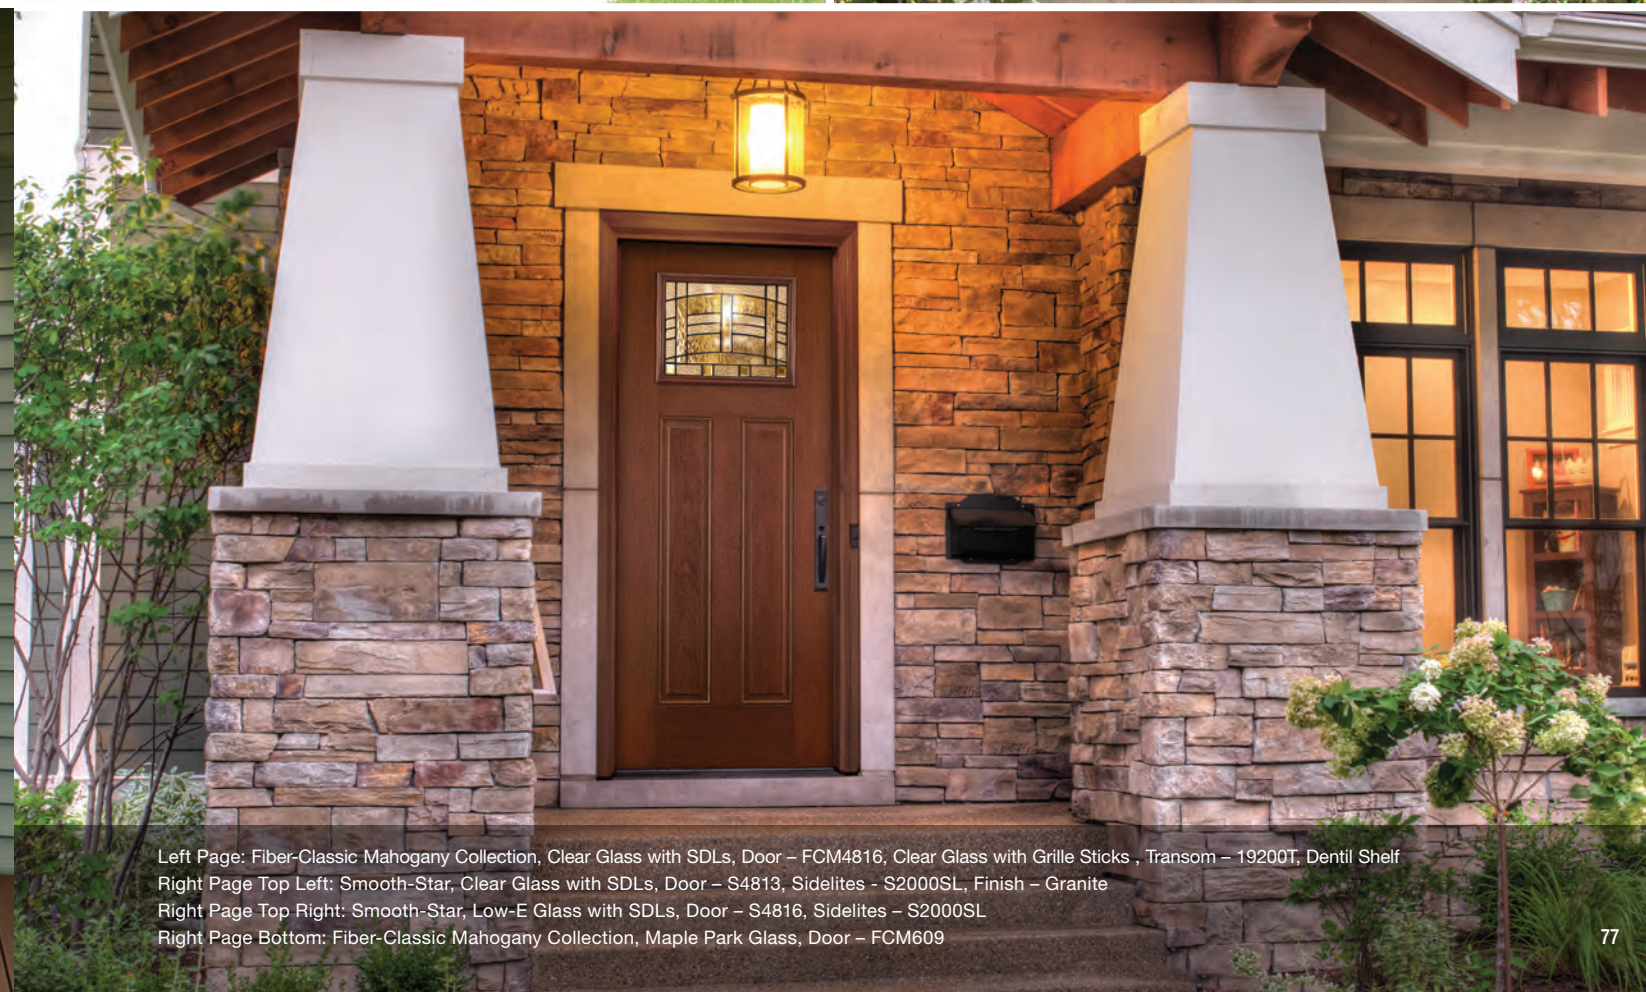

EnLiten™ Flush-Glazed Designs

Privacy / Low-E

Smooth: S601( )
(XE, XC, XJ, XR, XN)
S601-LE
218 210

Mahogany: FCM601( )
(XE, XC, XR)
FCM601-LE
218 210

Privacy / Low-E

Smooth: S2610( )-FF
(XG, XE, XC, XR)
S2610-FFLE
218 210

Privacy / Low-E / Clear

Smooth: S4810( ) Δ
(XE, XC, XJ, XR, XN)
S4810-LE Δ
218 210

Mahogany: FCM4810( ) Δ
(XE, XC, XJ, XR)
FCM4810 Δ
218 210

Privacy / Low-E / Clear SDL

Smooth: S4812( )-SDLF1 Δ
(XE, XC, XJ, XR, XN)
S4812-SDLF1LE Δ
218 210

Mahogany: FCM4812( )-SDLF1 Δ
(XE, XC, XJ, XR)
FCM4810-SDLF1 Δ
218 210

Privacy / Low-E / Clear SDL

Smooth: S4813( )-SDLF1 Δ
(XE, XC, XJ, XR, XN)
S4813-SDLF1LE Δ
218 210

Mahogany: FCM4813( )-SDLF1 Δ
(XE, XC, XJ, XR)
FCM4810-SDLF1 Δ
218 210

Privacy / Low-E / Clear SDL

Smooth: S4816( )-SDLF1 Δ
(XE, XC, XJ, XR, XN)
S4816-SDLF1LE Δ
218 210

Mahogany: FCM4816( )-SDLF1 Δ
(XE, XC, XJ, XR)
FCM4816-SDLF1 Δ
218 210

Left Page: Fiber-Classic Mahogany Collection, Clear Glass with SDLs, Door – FCM4816, Clear Glass with Grille Sticks, Transom – 19200T, Dentil Shelf
Right Page Top Left: Smooth-Star, Clear Glass with SDLs, Door – S4813, Sidelites – S2000SL, Finish – Granite
Right Page Top Right: Smooth-Star, Low-E Glass with SDLs, Door – S4816, Sidelites – S2000SL
Right Page Bottom: Fiber-Classic Mahogany Collection, Maple Park Glass, Door – FCM609