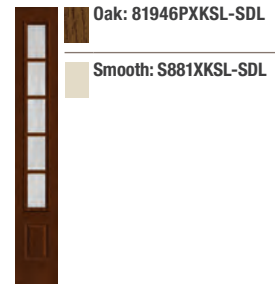

Privacy / Low-E / Clear

Mahogany: FCM8101XKSL-SDL