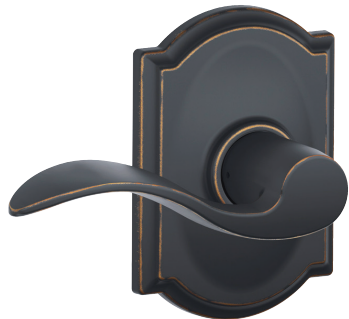

### F-Series Finishes

Bright Brass  
Antique Brass  
Satin Nickel  
Bright Chrome  
Aged Bronze

Plymouth Knob  
Standard Rosette  
Bright Brass

Accent Lever  
Standard Rosette  
Bright Brass

Flair Lever  
Standard Rosette  
Bright Brass

Birmingham Lever  
Addison Rosette  
Satin Nickel

Birmingham Lever  
Standard Rosette  
Satin Nickel

Andover Knob  
Addison Rosette  
Satin Nickel

Accent Lever  
Standard Rosette  
Bright Chrome

Latitude Lever  
Century Rosette  
Bright Chrome

Latitude Lever  
Standard Rosette  
Bright Chrome

Georgian Knob  
Standard Rosette  
Antique Brass

Siena Knob  
Standard Rosette  
Antique Brass

Plymouth Knob  
Standard Rosette  
Antique Brass

Georgian Knob  
Camelot Rosette  
Satin Nickel

Siena Knob  
Wakefield Rosette  
Satin Nickel

Seville Lever  
Standard Rosette  
Satin Nickel

Accent Lever  
Camelot Rosette  
Aged Bronze

Merano Lever  
Standard Rosette  
Aged Bronze

Stratus Knob  
Standard Rosette  
Aged Bronze