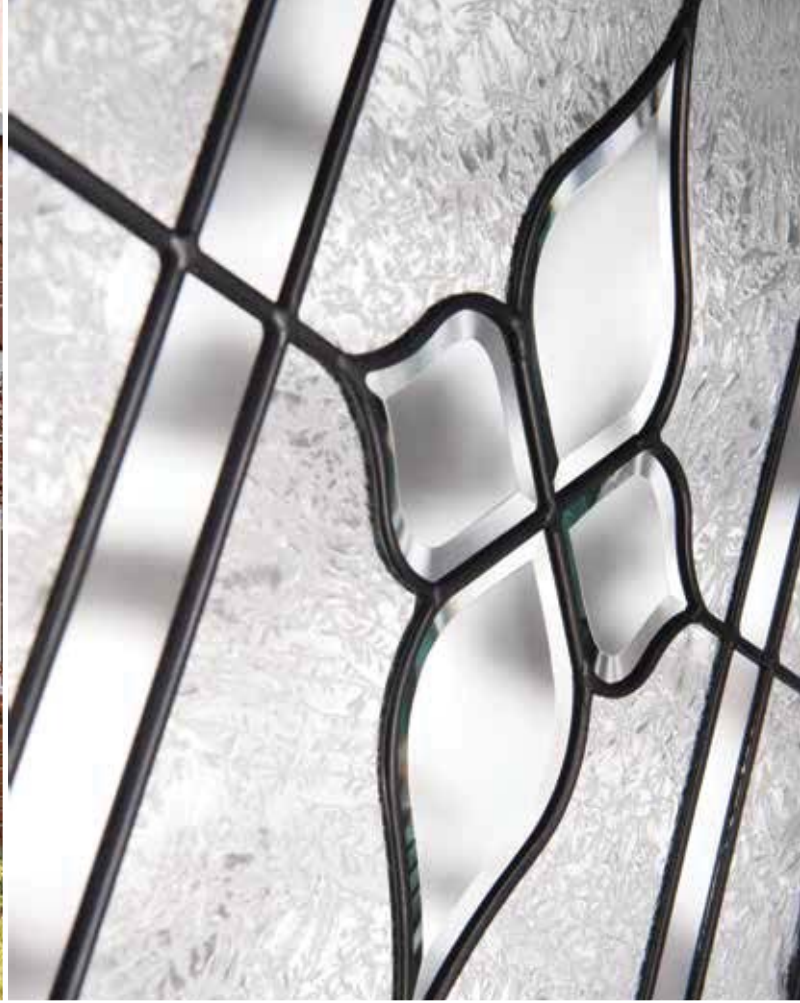

• Welcome home the beauty of glass.

Home begins
at the door.

By choosing a Therma-Tru door system with decorative glass, you can create a beautiful, durable entrance that makes a statement – one that says you have high standards for style, quality and craftsmanship. Our wide array of glass designs, from simple to intricate, reflect the home design trends and homeowner desires of today and tomorrow.