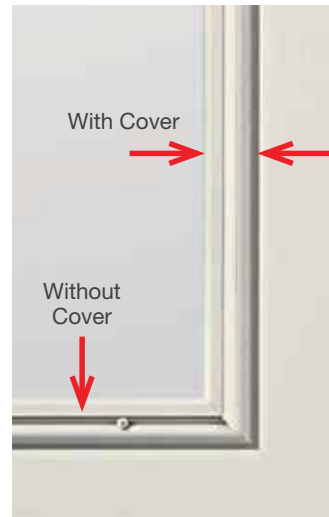

Impact-Rated Glass

Therma-Tru's Impact-rated glass meets coastal region codes and regulations,* offering excellent protection in extreme weather conditions while providing added security.

- Used for products in coastal applications, Therma-Tru measures the resistance of the glass to flying debris by firing a 2" x 4" wood stud at a speed of 34 mph to help prevent damage inside the home from severe weather.
- Available for 15 decorative glass options, as well as privacy and clear glass.
- Impact Lip-lite frame is constructed of aluminum for superior durability.
- Special laminated glass construction helps protect the interior of the home.
- Tested to meet code requirements in coastal areas, including Florida, Texas and the Carolinas.*
- Designed to withstand wind forces up to 195 mph (DP-65) for coastal applications and security when paired with an approved Therma-Tru HVHZ Impact-rated door.** Able to withstand wind forces up to 167 mph (DP-50) in a Therma-Tru non-HVHZ Impact-rated door.
- Glass and door configurations are available for use in High Velocity Hurricane Zone (HVHZ) and Wind-Borne Debris Regions.