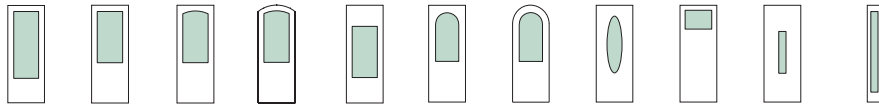

8'0" Doorglass & Sidelites

Glass Size	25" x 66"	25" x 51"	25" x 51"	25" x 51"	25" x 51"	31" x 51"	25" x 37"	15-3/4" x 56-1/2"	26" x 18"	8" x 45"	8" x 80"
Hazelton.									■		■●
Villager.									■		■●
Homeward.									■		■●
Arcadia.	▼▲●	◆	●		▲●			▲			▼▲▲●
Augustine.	●	◆	◆	◆	●						
Ashurst.	▼●	◆	◆	◆	●						▼◆
Bella.	▼▲●	◆			▲●						▼▲▲●
Provincial.	▲●	◆			▲●			▲			◆▲
Longford.	▼●	◆			●						▼◆
Cambridge.	▲●	◆			▲●			▲			◆▲
Lucerna.	▼▲	◆	◆	◆	▲						▼▲
Privacy Glass	▼▲●	◆	◆	◆	▲●				■		■▼▲▲
Low-E Glass	▼▲●	◆	◆	◆	▲●			▲	■	▲	■▼▲▲