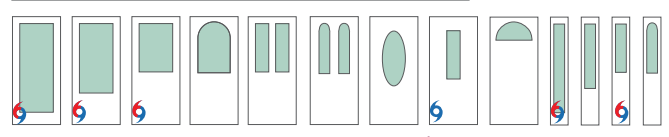

Glass Shapes

- WBDR- / HVHZ-Compliant Options
- WBDR-Compliant Options

Note: Glass privacy ratings may be more or less than indicated, based on glass design and size of glass. Glass designs may differ from depiction due to size and hand craftsmanship of glass. See your Thermo-Tru seller or visit www.thermatru.com for details on glass privacy ratings and designs. For additional Wind-Borne Debris Region (WBDR) and High-Velocity Hurricane Zone (HVHZ) details, see page 36.