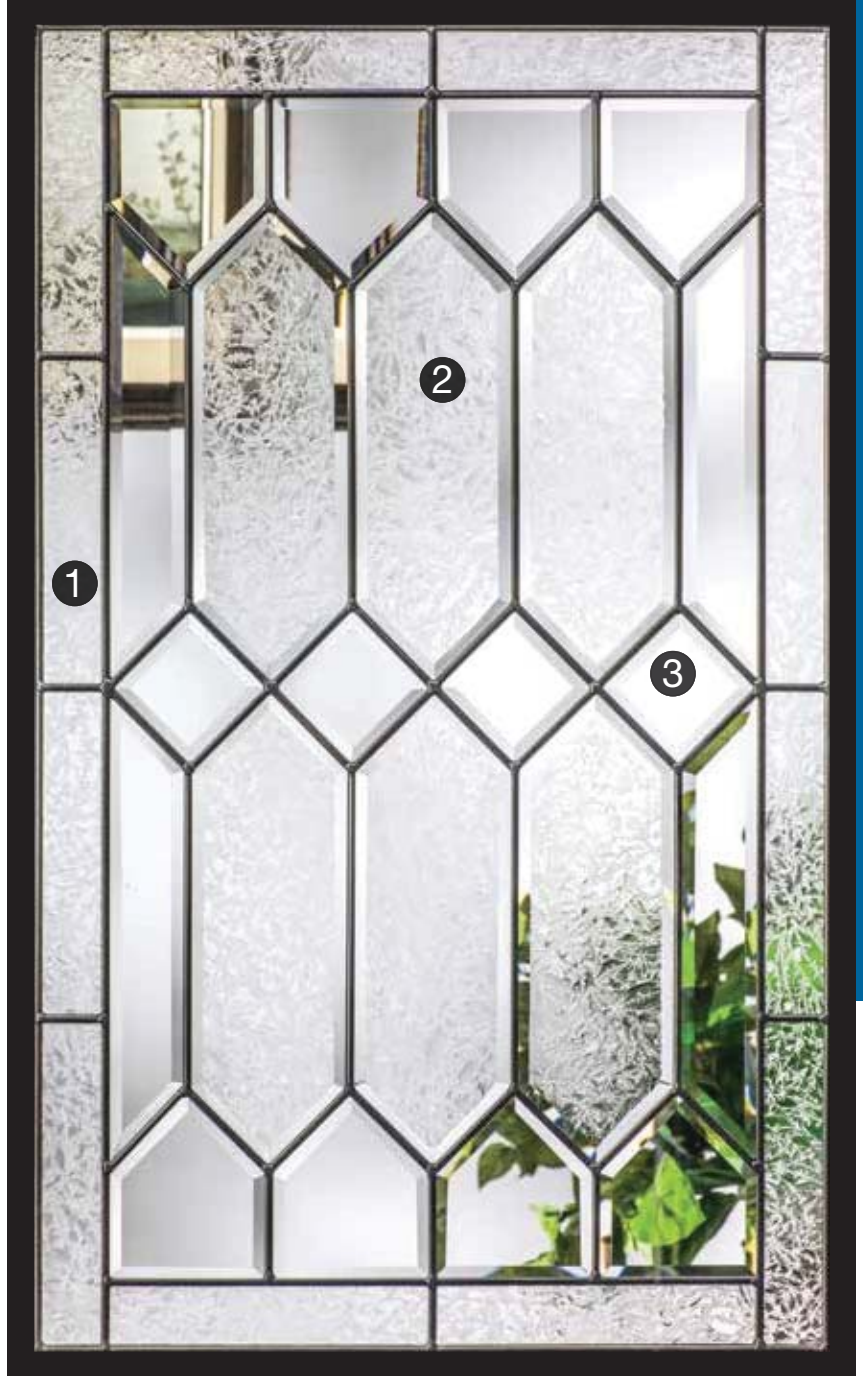

Shown with black nickel caming.

Crystalline™

This time-honored design features geometric styling brought to life with ① glue chip glass, ② glue chip bevels, ③ clear bevels and caming. Offering modest privacy, Crystalline is a shining example of traditional decorative glass with lasting beauty.