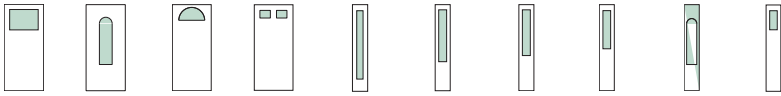

26" x 18"	10" x 42"	25" x 12"	10" x 8"	8" x 66"	8" x 52"	8" x 45"	8" x 35"	8" x 41"	8" x 18"
	■●				■●					■●
	■●				■●					■●
	■●				■●					■●
		▼▲	▲		▼◆▲●	▼	▲	▲	▼▲	
		▼			▼◆●	▼			▼	
		▼▲			▼◆▲●	▼			▼▲	
		▲	▲		◆▲●		▲	▲	▲	
		▼			▼◆●	▼			▼	
		▲	▲		◆▲●		▲	▲	▲	
		▼▲			▼◆▲	▼	▲	▼▲	▼▲	
	■●		▲		■▼◆▲●					■●
	■●	▼▲	▲	▲	■▼◆▲●	▼	▲	▲	▼▲	■●

Key

- American Style Collection™
- ▼ Mahogany Collection™
- Rustic Collection™
- ▲ Oak Collection™
- Canvas Collection™

Please consult your Thermo-Tru seller for complete glass shape, size, caming and door style options.