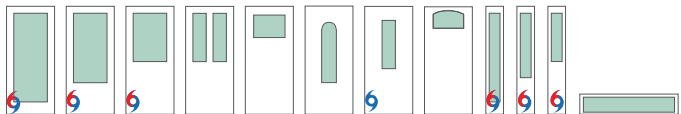

Glass Shapes

6 WBDR- / HVHZ-Compliant Options
6 WBDR-Compliant Options