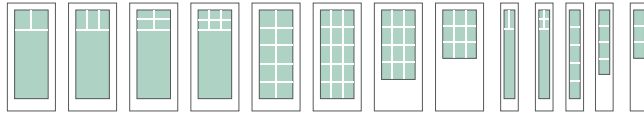

Divided Lites

Enhancing beauty with decorative appeal.

Enhance the beauty of any home with a variety of divided lite options for entry and patio doors. Coordinate with the home's window patterns for a cohesive look and increased curb appeal. Choose from Colonial, Craftsman or Prairie styles to suit the home's architectural details. Available glass options include elegant privacy, energy-efficient Low-E and clear glass.

Simulated Divided Lites (SDLs) with Grilles Between Glass (GBGs)

- SDL bars are adhered to the interior and exterior panes of tempered glass.
- SDL bars layered over GBGs create a more authentic divided lite look.
- Wood-grained or smooth textures can be stained or painted to complement the door and home.
- We recommend applying SDLs over bronze GBGs with flat bars to achieve the most authentic divided lite look.

Available Grid Patterns

Simulated Divided Lites

- SDL bars are adhered to the interior and exterior panes of tempered glass.
- Wood-grained or smooth textures can be stained or painted to complement the door and home.

Available Grid Patterns