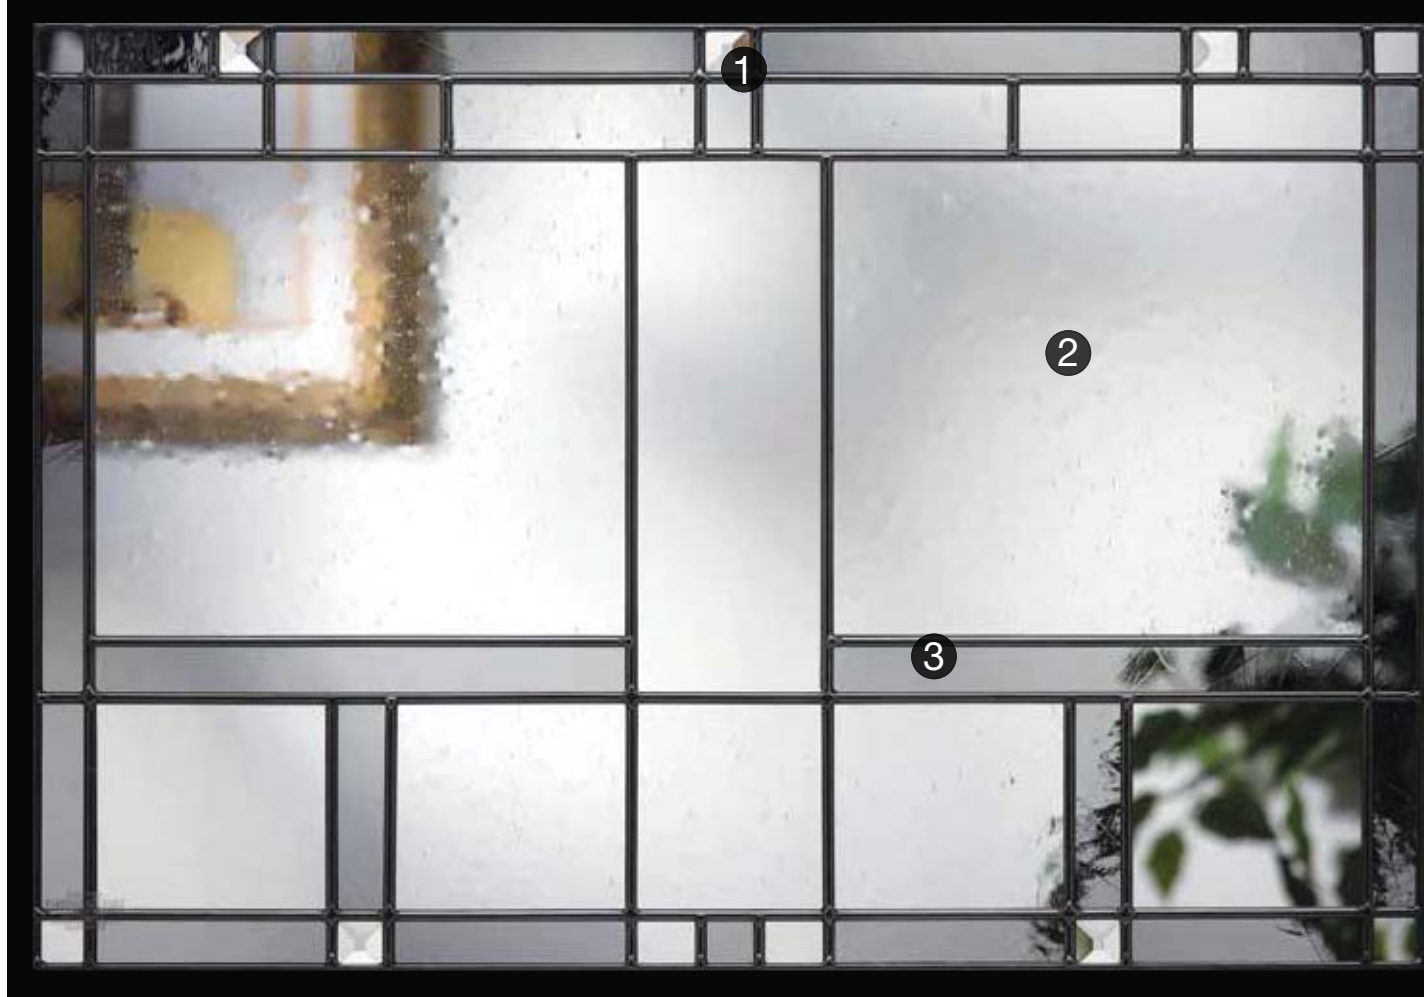

Shown with black nickel caming.