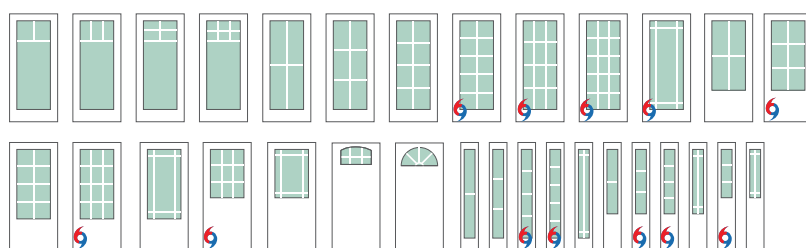

Available Grid Patterns

Grilles Between Glass

Contour & Flat Bar Options

- Thermally sealed between two panes of tempered glass.
- Get a divided lite look with the convenience of a smooth, easy-to-clean glass surface.
- Choose contour bars for a traditional look or flat bars for contemporary appeal.

Standard Color Options

White Almond Bronze

Special Quote Color Options

Tan Stone

Available Grid Patterns

WBDP- / HVHZ-Compliant Options

Removable Wood Grilles

Shown from interior of door.