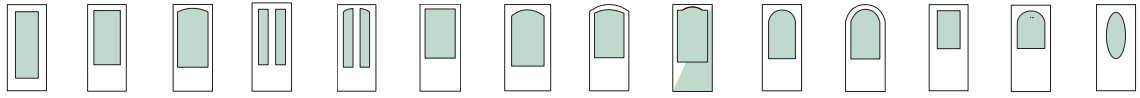

Divided Lites

Match various window patterns and home styles with additional grid patterns and color options.

Special Quote SDL Pattern Example

Special Quote GBG Color Options

6'8" Doorglass & Sidelites

Glass Size	25" x 66"	25" x 51"	25" x 51"	10" x 51"	10" x 51"	25" x 42"	25" x 42"	25" x 42"	25" x 48"	25" x 42"	25" x 42"	25" x 35"	25" x 37"	15" x 38"
Hazelton.														
Villager.														
Homeward.														
Arcadia.	▼▲●	▼▲●	▼	▼	▼	◆			▲			▼▲●	▲	▼▲
Augustine.	◆	●				◆	◆	◆						
Ashurst.	▼▲●	▼●	▼	▼	▼	◆						▼		▼
Bella.	▼▲●	▼▲●	▼			◆						▼▲●		▼▲
Provincial.	◆▲	▲●				◆▲			▲			▲●	▲	▲
Longford.	▼◆	▼●	▼	▼	▼	◆						▼●		▼
Cambridge.	◆▲	▲●				◆▲			▲			▲●	▲	▲
Lucerna.	▼▲	▼▲	▼			◆						▼▲		▼▲
Privacy Glass	▼▲●	▼▲●	▼			◆						▼▲●		
Low-E Glass	▼▲●	▼▲●	▼	▼	▼	◆			▲			▼▲●	▲	▼▲

8'0" Doorglass & Sidelites

Glass Size	25" x 66"	25" x 51"	25" x 51"	25" x 51"	25" x 51"	31" x 51"	25" x 37"	15-3/4" x 56-1/2"	26" x 18"	8" x 45"	8" x 80"
Hazelton.									■		■●
Villager.									■		■●
Homeward.									■		■●
Arcadia.	▼▲●	◆	●		▲●			▲			▼▲▲●
Augustine.	●	◆	◆	◆	●						
Ashurst.	▼●	◆	◆	◆	●						▼◆
Bella.	▼▲●	◆			▲●						▼▲▲●
Provincial.	▲●	◆			▲●			▲			◆▲
Longford.	▼●	◆			●						▼◆
Cambridge.	▲●	◆			▲●			▲			◆▲
Lucerna.	▼▲	◆	◆	◆	▲						▼▲
Privacy Glass	▼▲●	◆	◆	◆	▲●				■		■▼▲▲
Low-E Glass	▼▲●	◆	◆	◆	▲●			▲	■	▲	■▼▲▲