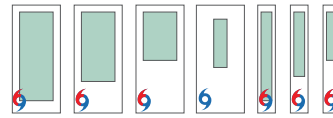

Glass Shapes