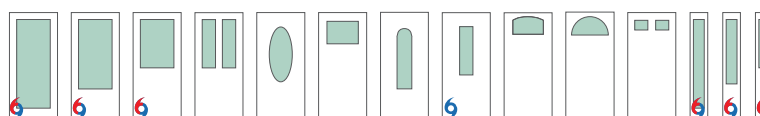

Glass Shapes: Fiber-Classic® / Smooth-Star® / Profiles™ / Traditions / Pulse.