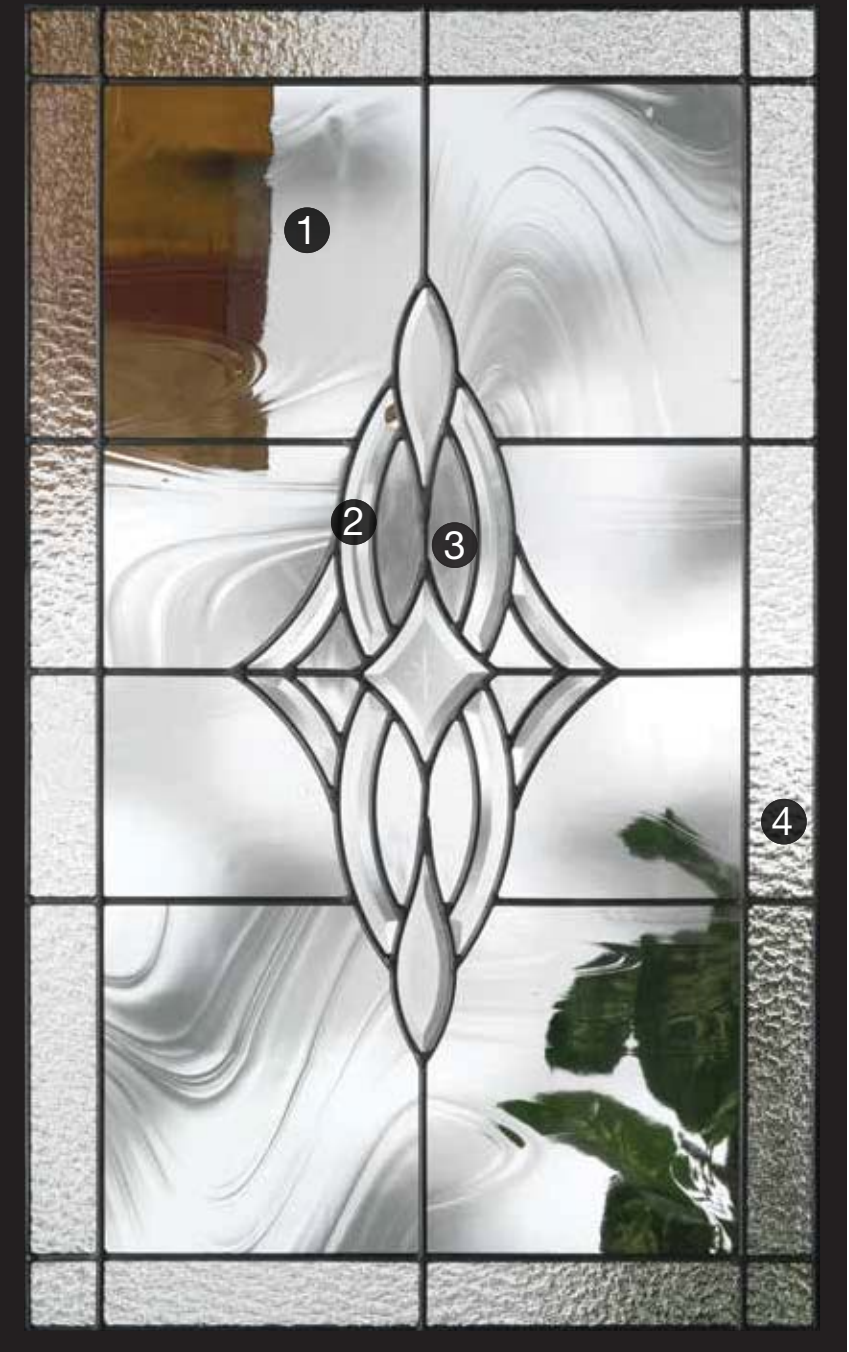

Shown with black nickel caming.