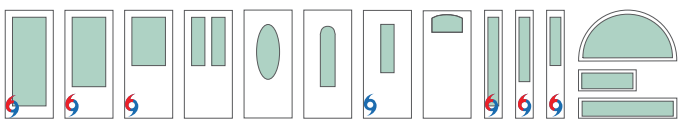

Caming Options

Black Nickel Brushed Nickel Brass

Available Door Collections

- Fiber-Classic Mahogany Collection™
- Fiber-Classic Oak Collection™
- Smooth-Star
- Profiles & Traditions Steel

Glass Shapes

Glass Privacy Rating