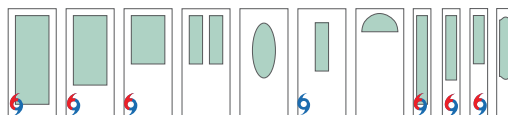

Caming Options

Brushed Nickel

Brass

Available Door Collections

Fiber-Classic Mahogany Collection | Fiber-Classic Oak Collection | Smooth-Star | Profiles & Traditions Steel

Glass Shapes

Glass Privacy Rating

Note: Glass privacy ratings may be more or less than indicated, based on glass design and size of glass. Glass designs may differ from depiction due to size and hand craftsmanship of glass. See your Therma-Tru representative or visit www.thermatru.com for details on glass privacy ratings and designs.