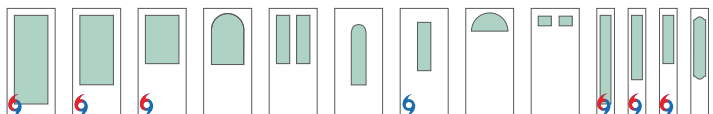

Glass Shapes

6 WBDR- / HVHZ-Compliant Options
6 WBDR-Compliant Options