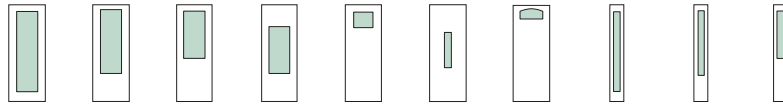

8'0" Doorglass & Sidelites

Glass Size	22" x 80"	22" x 64"	22" x 47"	22" x 47"	21" x 15"	8" x 36"	22" x 10"	8" x 80"	7" x 64"	8" x 47"
Keystone.		▲*	▼▲	▲*		▲*			▼▲*	▼▲*
Blackstone.	▼▲*	▲*	▼▲	▲*		▲*		▼▲*	▼▲*	▼▲*
Crystalline.	▼▲*	▲*	▼▲	▲*		▲*		▼▲*	▼▲*	▼▲*
Sedona	▼▲	▲*	▼▲	▲*	*	▲*		▼▲*	▼▲*	▼▲*
Salinas.	▼▲*	▲*	▼▲	▲*		▲*		▼▲*	▼▲*	▼▲*
Element		▲*							▼▲*	
Maple Park.		▲*	▼▲	▲*	*	▲*	▼▲*		▼▲*	▼▲*
Avonlea.		▲*	▼▲	▲*		▲*			▼▲*	▼▲*
Saratoga.		▲*	▼▲	▲*	*	▲*	▼▲*	▼▲*	▼▲*	▼▲*
Arden.		▲*	▼▲	▲*		▲*			▼▲*	▼▲*
Texas Star		▲*	▼▲	▲		▲*			▼▲*	▼▲*
Wellesley.	▼▲*	▲*	▼▲	▲*		▲*	▼▲*	▼▲*	▼▲*	▼▲*
Concorde.	▼▲*	▲*	▼▲	▲*			▼▲*	▼▲*	▼▲*	▼▲*
Kensington.		▲*	▼▲	▲*		▲*			▼▲*	▼▲*
Crystal Diamonds.		▲*	▼▲	▲*		▲*			▼▲*	▼▲*
Frosted Images.	▼▲*	▲*	▼▲	▲*		▲*		▼▲*	▼▲*	
Privacy Glass	▼▲*	▲*	▼▲	▲*	*	▲*	▼▲*	▼▲*	▼▲*	▼▲*