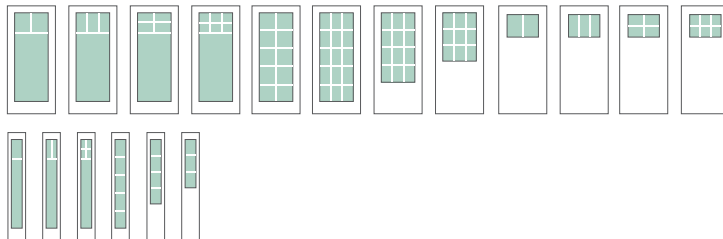

Available Grid Patterns

Grilles Between Glass

Contour & Flat Bar Options

- Thermally sealed between two panes of tempered glass.
- Get a divided lite look with the convenience of a smooth, easy-to-clean glass surface.
- Choose contour bars for a traditional look or flat bars for contemporary appeal.