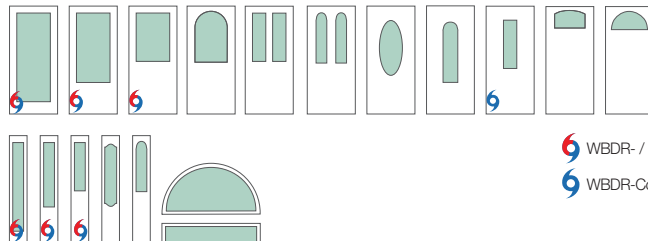

Glass Shapes

6 WBDR- / HVHZ-Compliant Options
9 WBDR-Compliant Options