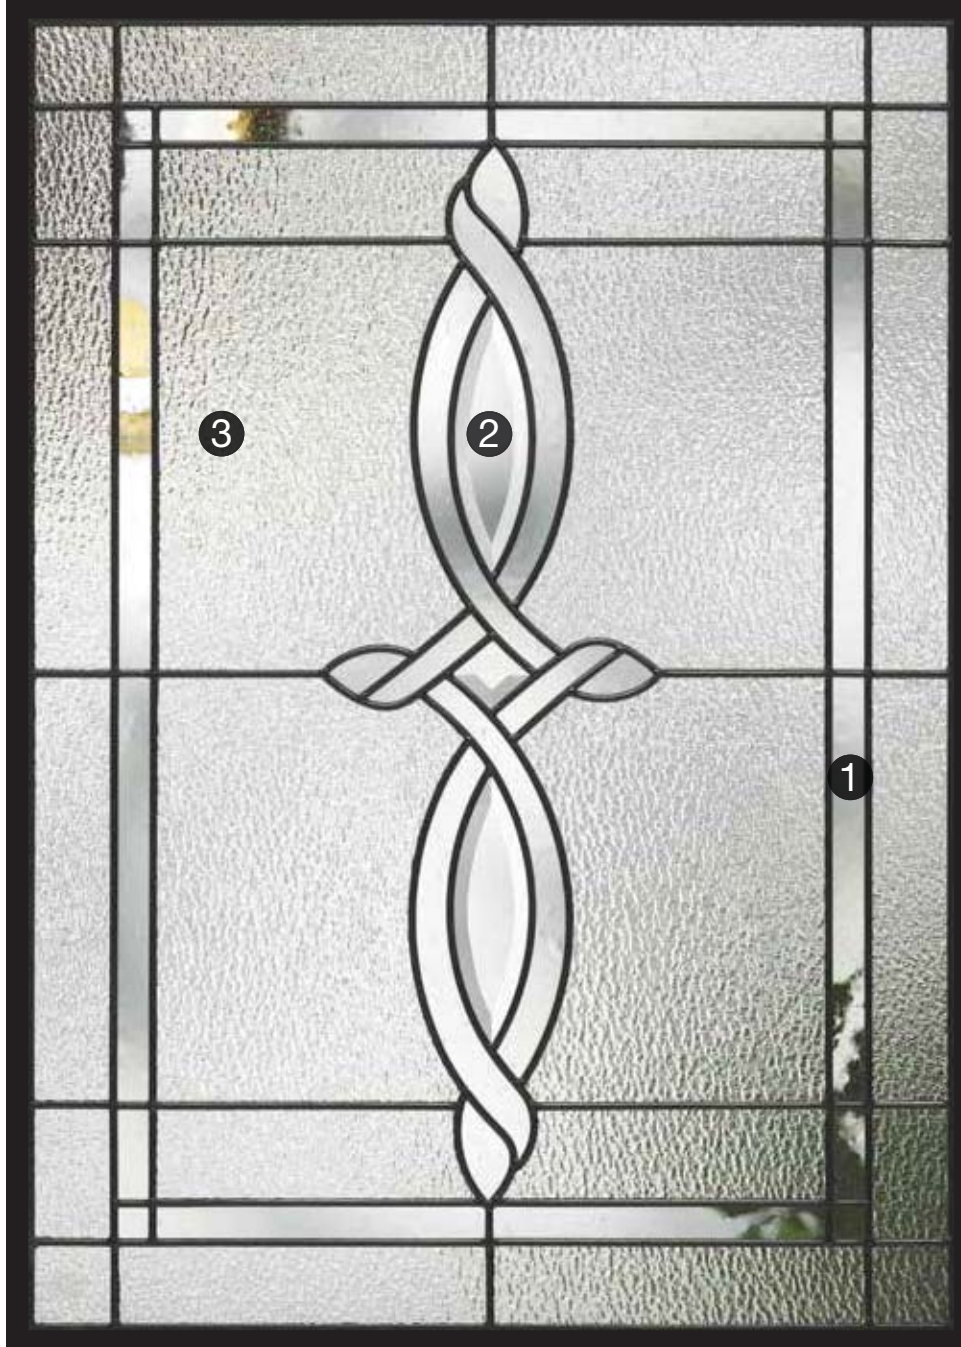

Shown with black nickel coming.