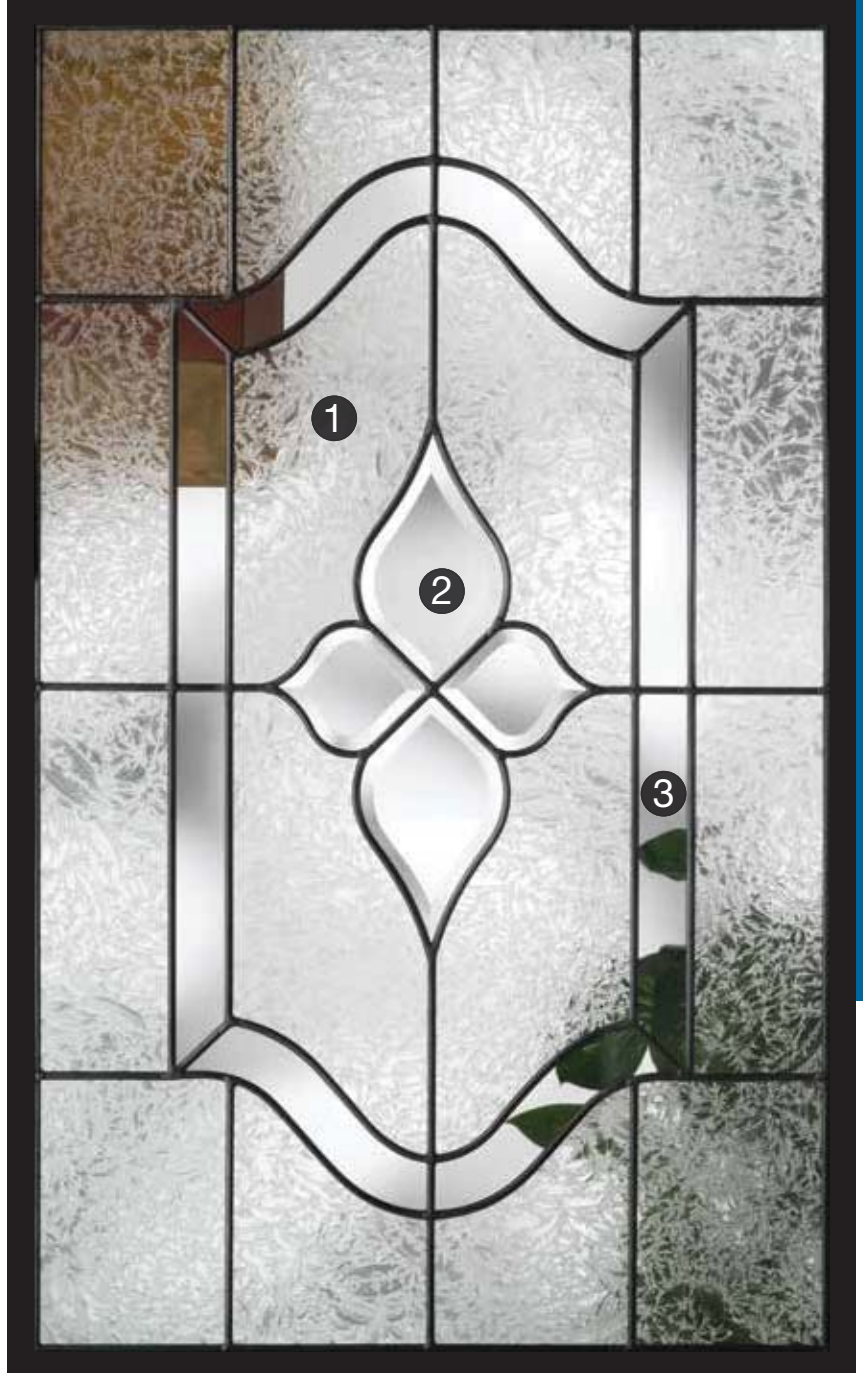

Shown with black nickel caming.

Concorde™

There's just something friendly about Concorde's cheery four-leaf design. ① Glue chip glass, ② clear curved bevels, ③ clear glass and caming make up its Old World charm.