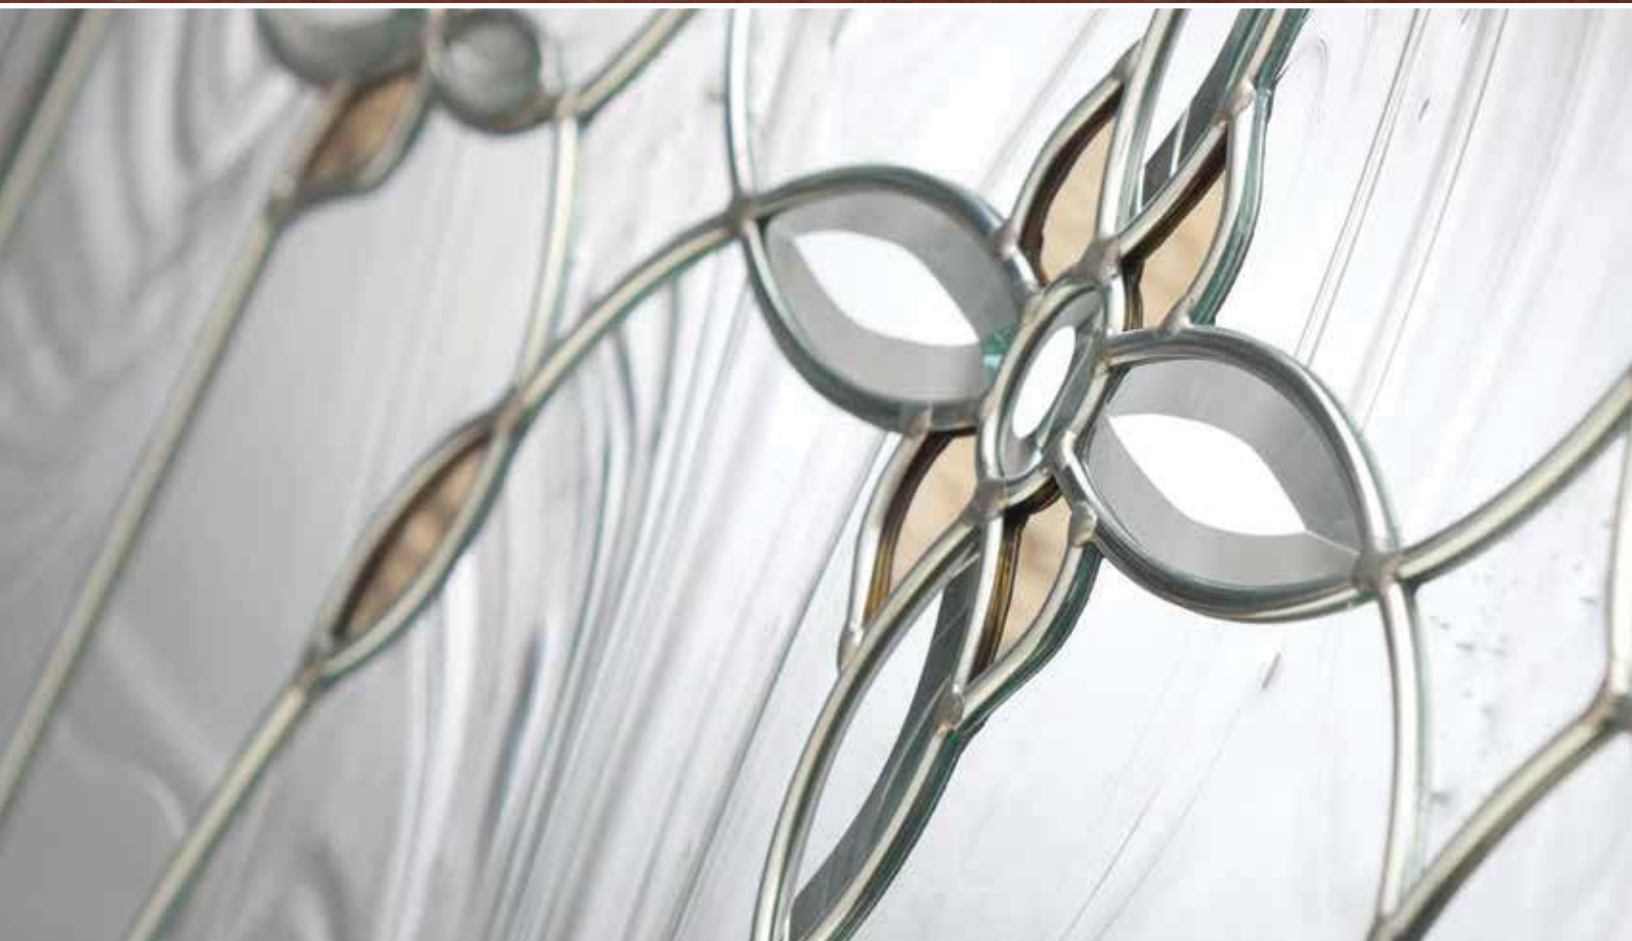

• Welcome home the beauty of glass.

Home begins
at the door.

By choosing a Therma-Tru door system with decorative glass, you can create a beautiful, durable entrance that makes a statement – one that says you have high standards for style, quality and craftsmanship. Our wide array of glass designs, from simple to intricate, reflect the home design trends and homeowner desires of today and tomorrow.