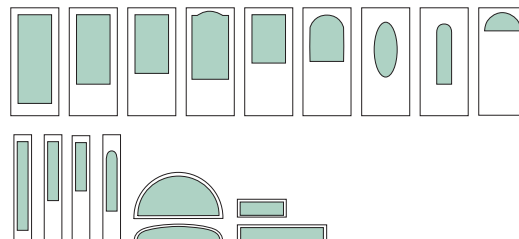

Glass Shapes