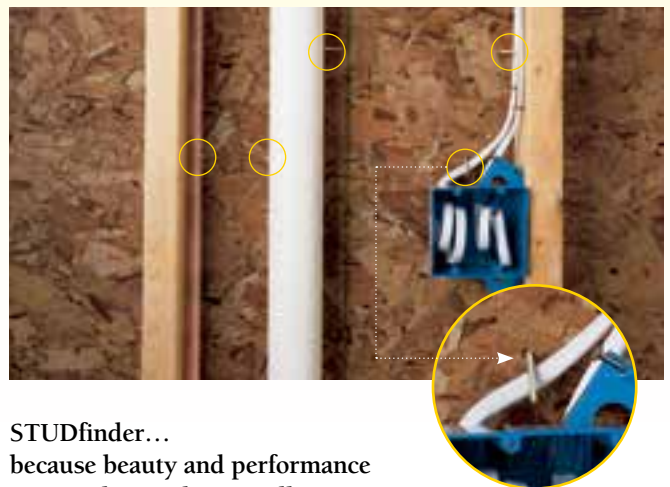

Double 4"
Select Cedar
Clapboard
in terra cotta

Double 4-1/2"
Select Cedar
Dutchlap
in charcoal gray

The STUDfinder™ Installation System

STUDfinder combines precisely spaced nail slots with indicator letters, designed for accurate and secure installation.

STUDfinder for Security and Performance

- Nailing to studs provides a strong and secure connection.
- Protects against blow offs from under nailing.
- Protects against buckling from over nailing.
- Helps avoid nailing into hazardous items between studs like plumbing or wiring.