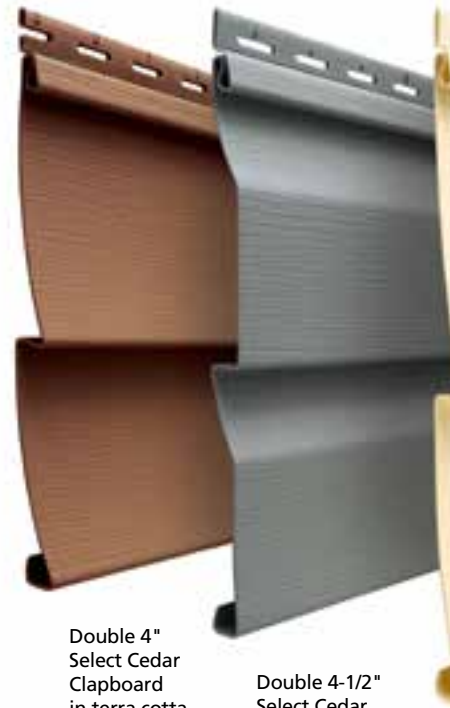

◀ **Front Cover**

Siding: Restoration Classic Double 4" Select Cedar Clapboard in mountain cedar.

Trim: Vinyl Carpentry® & Restoration Millwork®.

◀ **Shown Here**

Siding: Restoration Classic Triple 3" Smooth Clapboard in heritage cream.

Trim: Vinyl Carpentry® & Restoration Millwork®.

FEATURES

RigidForm™ Technology

RigidForm 180 (rolled-over nail hem) technology stiffens siding for a straighter-on-the-wall appearance and has been tested* to withstand wind load pressures up to 180 mph.

Available in Two Finishes

Double 4" Clapboard, Double 5" Clapboard and Double 4-1/2" Dutchlap are available in Select Cedar finish, which has a natural woodgrain appearance. Double 4-1/2" and Triple 3" Clapboard have a Smooth low-gloss finish which replicates sanded, sealed and painted wood.